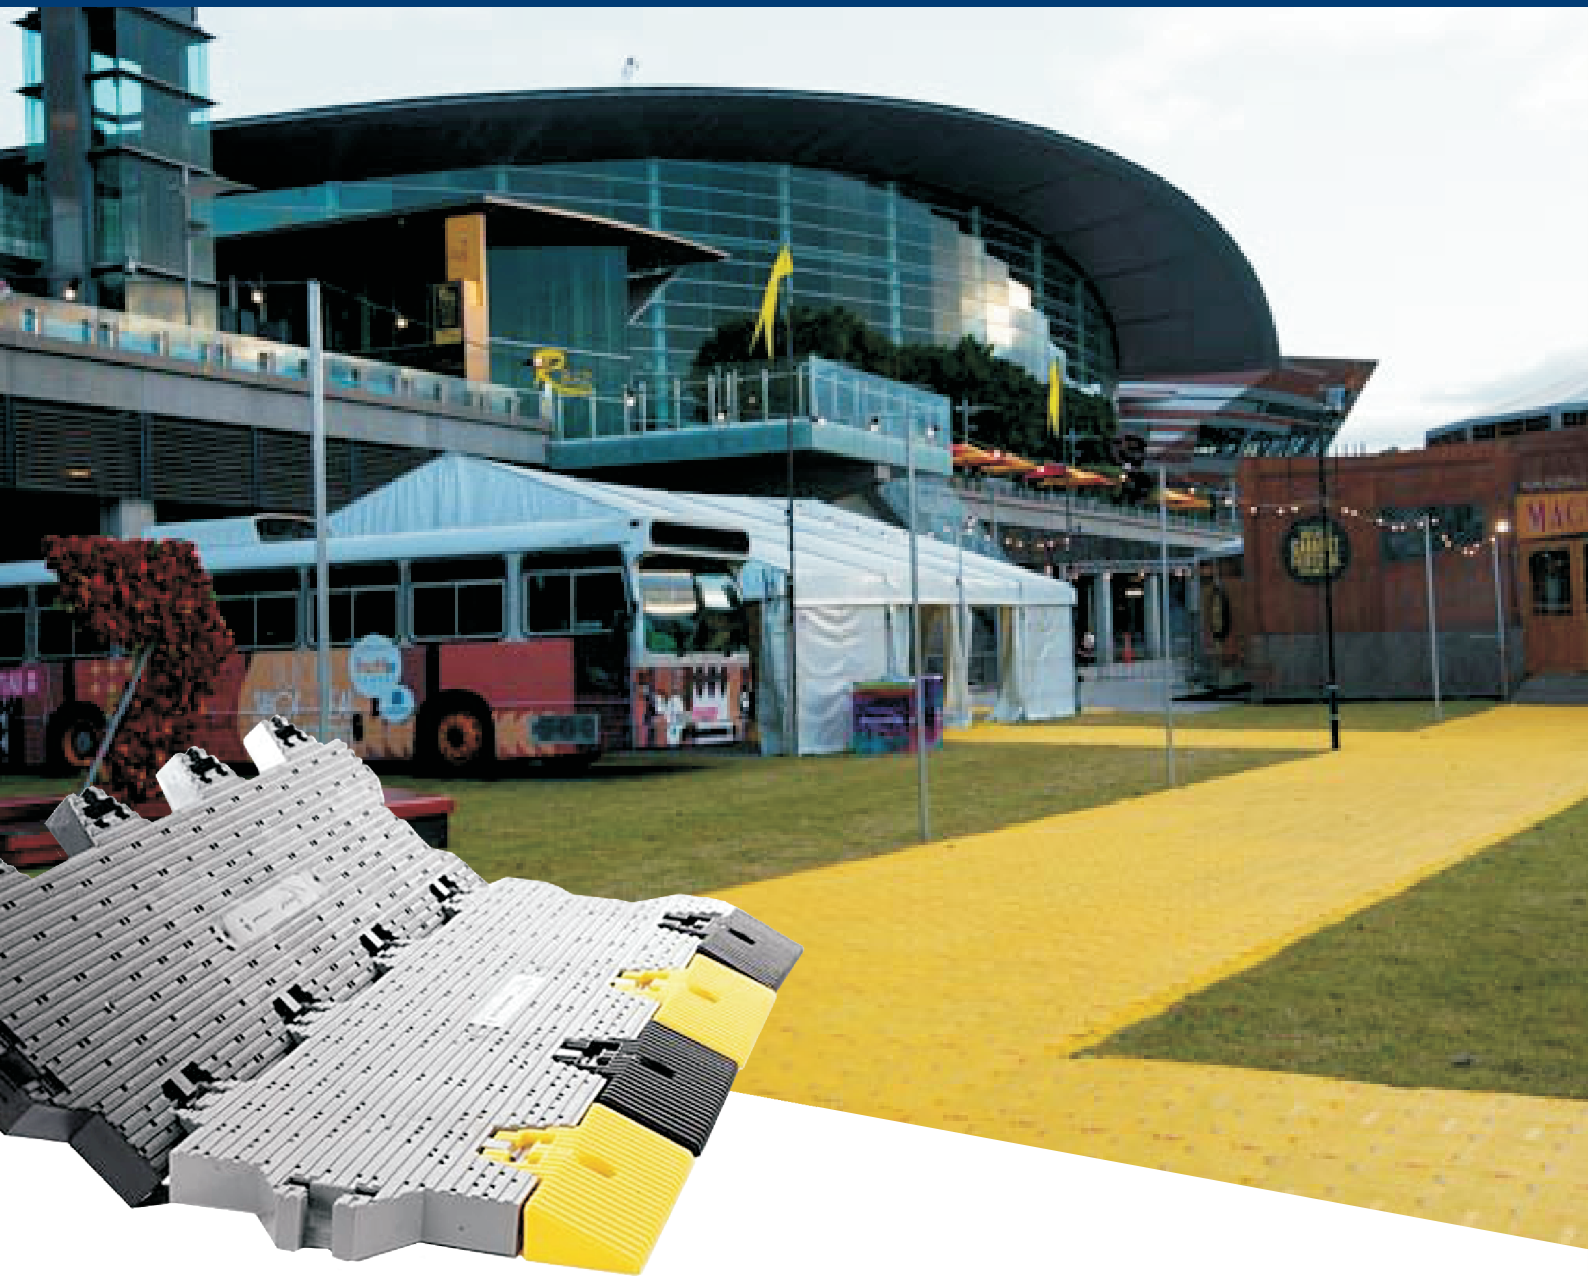

www.advancedtenttechnology.com

Your-Floor[®] **Supa Trac**

Your-Floor® Supa Trac: Robust and Lightweight Ground Protection Solution
Supa Trac is an innovative temporary flooring solution that offers both durability and a lightweight design, making it an excellent ground protection option for marquee and stadium flooring, pedestrian walkways, or any area with significant foot traffic or equipment use.

Designed to support the weight of forklifts with pneumatic tires, light trucks, and vehicular traffic, Supa Trac is an ideal choice for temporary parking and turf protection. Its unique panel design allows light, air, and water to reach the grass, preserving its health while safeguarding it from being trampled by pedestrians or vehicles. Supa Trac is suitable for use on both natural and synthetic turf, making it a versatile option for both indoor and outdoor applications.

USES

Marquee and stadium flooring

Pedestrian pathways

Temporary parking

Turf protection

Indoor and outdoor events

INDUSTRIES

Event planning and management

 Load Capacity 80 tons / Sq M

 Colors Yellow

Transform your event space with Supa Trac's reliable and versatile ground protection solution. Contact us today to discuss your requirements and discover how Supa Trac can enhance your event experience while protecting valuable surfaces. Don't wait – elevate your event with Supa Trac!