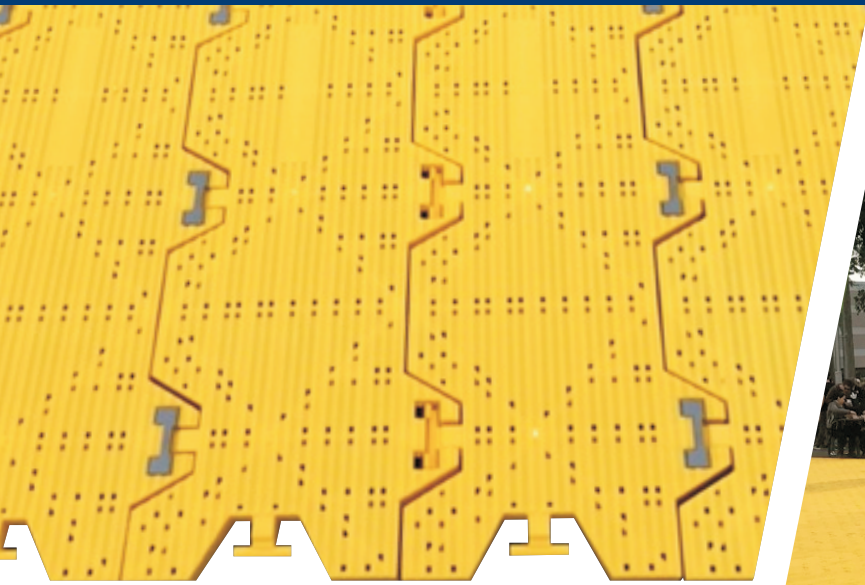

Designed to support the weight of forklifts with pneumatic tires, light trucks, and vehicular traffic, Supa Trac is an ideal choice for temporary parking and turf protection. Its unique panel design allows light, air, and water to reach the grass, preserving its health while safeguarding it from being trampled by pedestrians or vehicles. Supa Trac is suitable for use on both natural and synthetic turf, making it a versatile option for both indoor and outdoor applications.

Supports the weight of forklifts, light trucks, and vehicular traffic

Versatile for indoor and outdoor applications

COLOURS AVAILABLE

Specifications

 Size 915MM x 226MM

 Weight 9.7kg / Sq M.

 Thickness 34mm