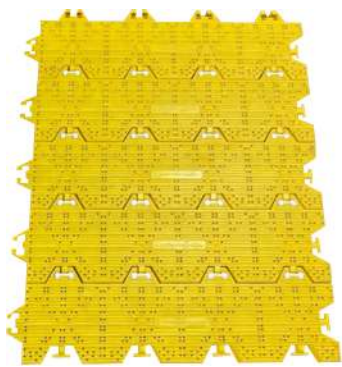

Designed to support the weight of forklifts with pneumatic tires, light trucks, and vehicular traffic, Supa Trac is an ideal choice for temporary parking and turf protection. Its unique panel design allows light, air, and water to reach the grass, preserving its health while safeguarding it from being trampled by pedestrians or vehicles. Supa Trac is suitable for use on both natural and synthetic turf, making it a versatile option for both indoor and outdoor applications.

Supports the weight of forklifts, light trucks, and vehicular traffic

Versatile for indoor and outdoor applications

COLOURS AVAILABLE

Specifications

 Size 915MM x 226MM

 Weight 9.7KG / Sq M.

 Thickness 34mm

 Load Capacity 80 tons / Sq M

 Colors Yellow

Supa Trak connected tiles

Supa Trak Single Tile

Ellis Park
Covid Test Site

Memorial Drive

Royal Adelaide Show

Playford City Council