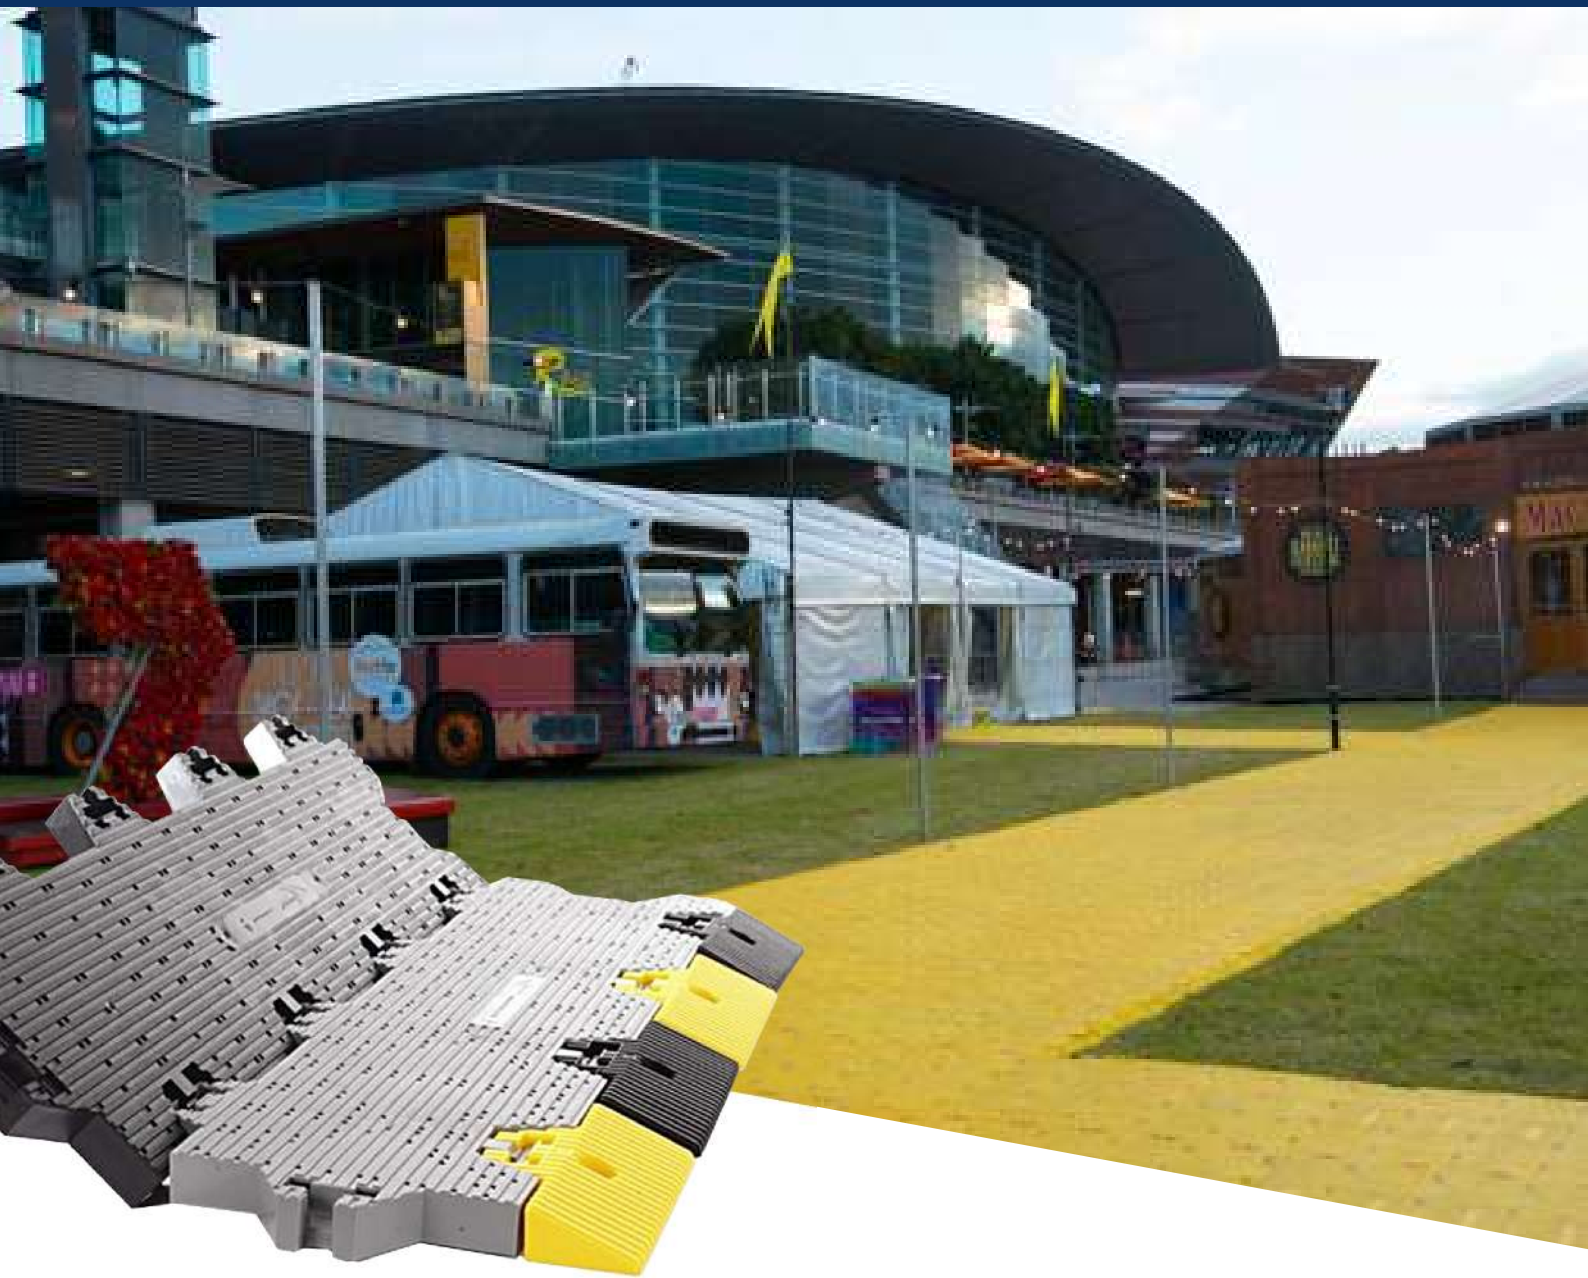

www.advancedtenttechnology.com

Your-Floor[®] **Supa Trac**

Your-Floor® Supa Trac: Robust and Lightweight Ground Protection Solution
Supa Trac is an innovative temporary flooring solution that offers both durability and a lightweight design, making it an excellent ground protection option for marquee and stadium flooring, pedestrian walkways, or any area with significant foot traffic or equipment use.

Designed to support the weight of forklifts with pneumatic tires, light trucks, and vehicular traffic, Supa Trac is an ideal choice for temporary parking and turf protection. Its unique panel design allows light, air, and water to reach the grass, preserving its health while safeguarding it from being trampled by pedestrians or vehicles. Supa Trac is suitable for use on both natural and synthetic turf, making it a versatile option for both indoor and outdoor applications.

USES

Marquee and stadium flooring

Pedestrian pathways

Temporary parking

Turf protection

Indoor and outdoor events

INDUSTRIES

Event planning and management

Transform your event space with Supa Trac's reliable and versatile ground protection solution. Contact us today to discuss your requirements and discover how Supa Trac can enhance your event experience while protecting valuable surfaces. Don't wait – elevate your event with Supa Trac!