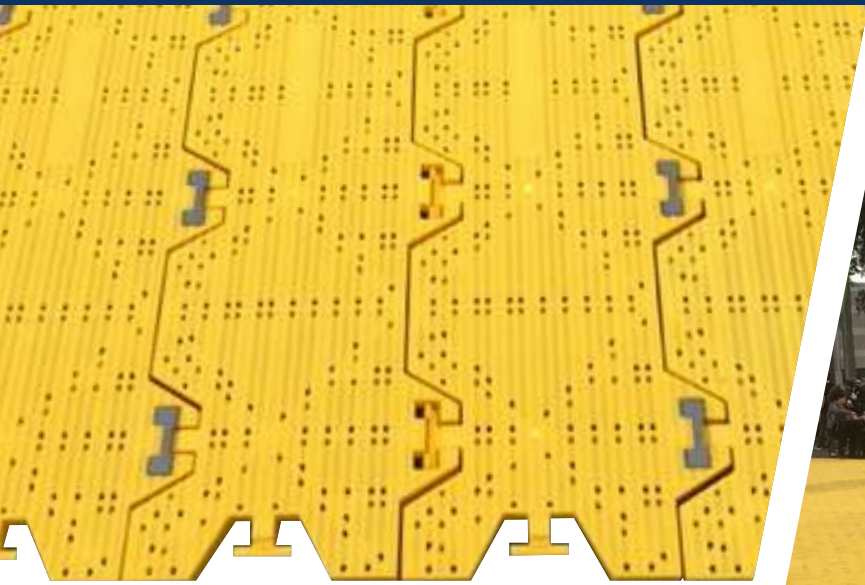

Designed to support the weight of forklifts with pneumatic tires, light trucks, and vehicular traffic, Supa Trac is an ideal choice for temporary parking and turf protection. Its unique panel design allows light, air, and water to reach the grass, preserving its health while safeguarding it from being trampled by pedestrians or vehicles. Supa Trac is suitable for use on both natural and synthetic turf, making it a versatile option for both indoor and outdoor applications.

Supports the weight of forklifts, light trucks, and vehicular traffic

Versatile for indoor and outdoor applications

COLOURS AVAILABLE

Specifications

 Size 915MM x 226MM

 Weight 9.7KG / Sq M.

 Thickness 34mm